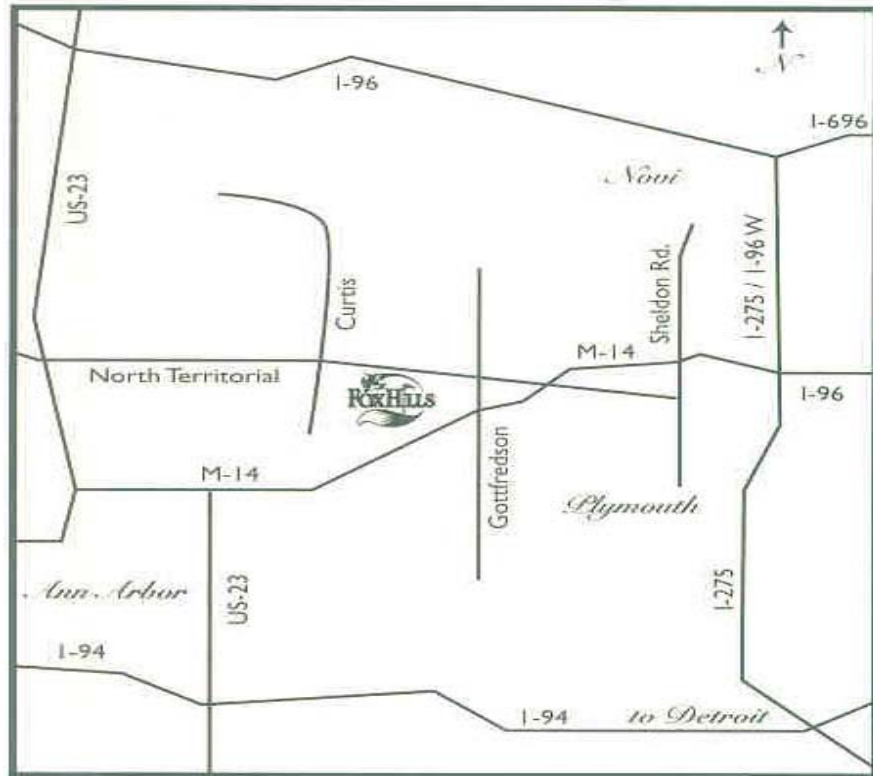

# Directions to Fox Hills

## **From Ann Arbor:**

Take M-14 East to Gottfredson Rd. (Exit 15). Turn left. Go to first intersection, which is North Territorial Rd. Turn left, go about one mile. Fox Hill is on the left side.

## **From Dearborn, Westland, Livonia:**

Take I-96 (Jeffries Freeway) west, follow signs that direct you to Ann Arbor. Take M-14 West to Gottfredson Rd. (Exit 15). Turn right. Go to first intersection, which is North Territorial Rd. Turn left, go about one mile. Fox Hill is on the left side.

## **From Brighton, Howell, Flint, U.S.-23:**

Take U.S.-23 South to the North Territorial Rd. exit. Go East on North Territorial Rd. about 10 miles. Fox Hills is on the right just past Curtis Rd.